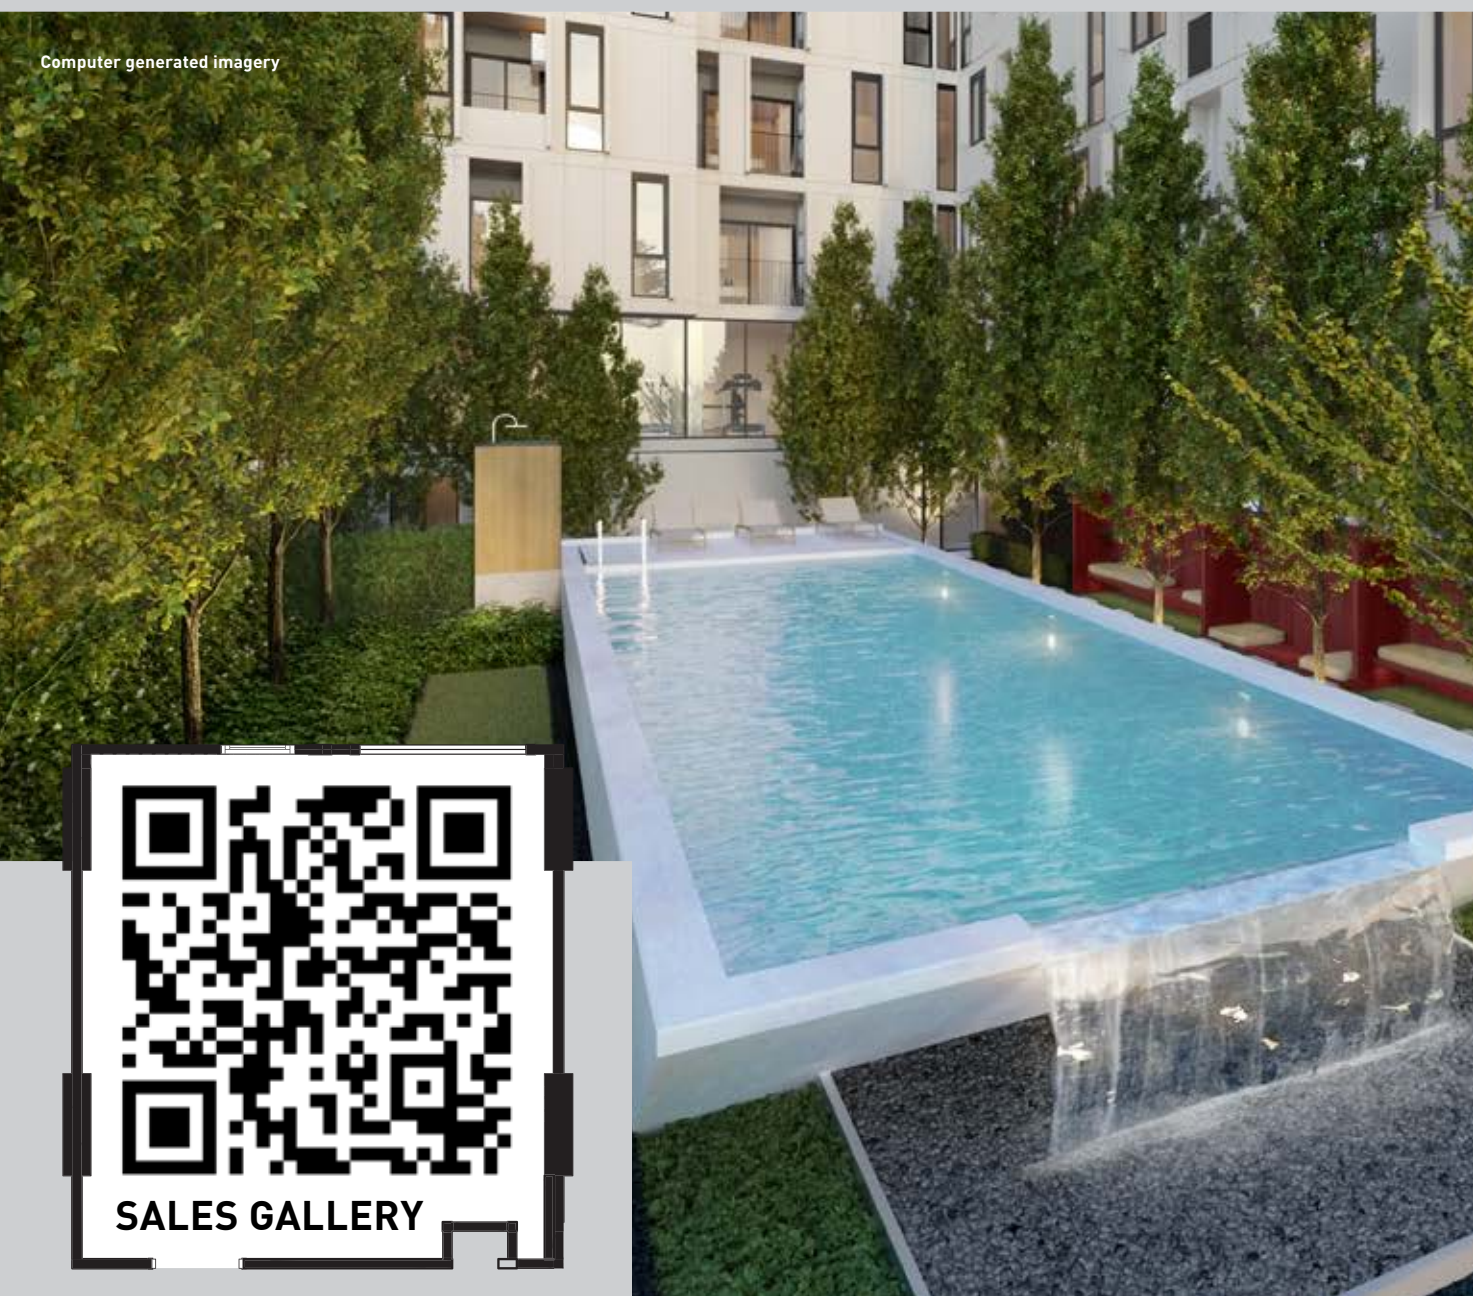

QUINTARA

MHy'GEN | RATCHADA - HUAI KHWANG

*COMPUTER-GENERATED IMAGERY / SUBJECT TO CHANGE WITHOUT NOTICE.

Computer generated imagery

Computer generated imagery

Computer generated imagery

Quintara MHy'GEN Ratchada - Huai Khwang 项目

MRT Huai Khwang站距离350米

靠近Central Rama9商场 / 中国驻泰国大使馆 / Asok社区

Ratchada新唐人街

Computer generated imagery

SALES GALLERY

靠近4条天铁连接点

靠近天铁, Asok线, Rama9线, Silom线

4层大型公共