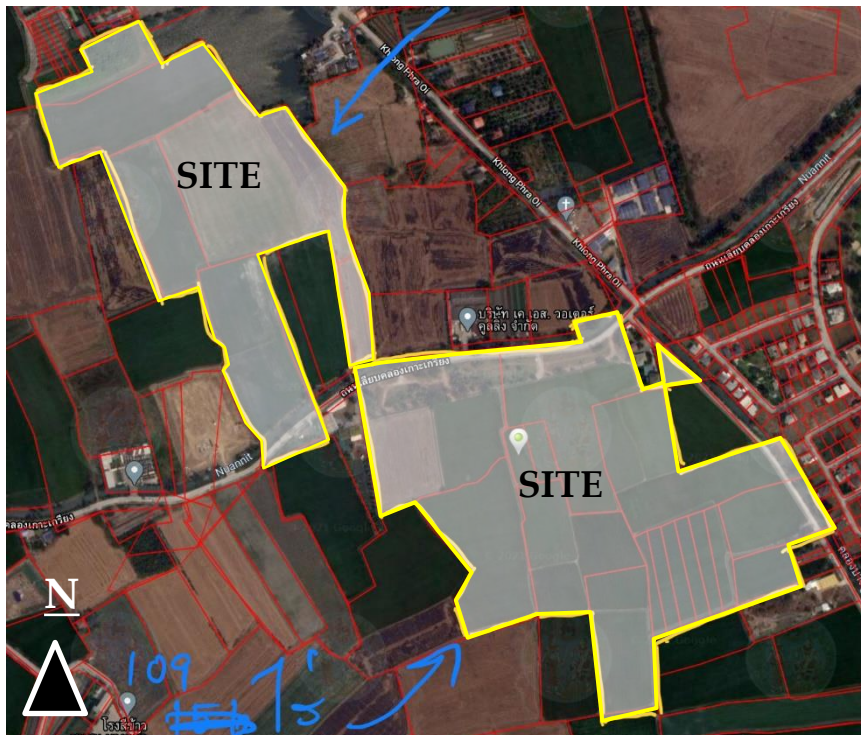

LAND FOR SALE

RATCHAPRUK (BANG KHU WAT)

Meung, Phatumthani

PROPERTY DETAILS

Property Type : Land
Land Area : 174 Rai 2 Ngan 73 Sq.w. (69,873 Sq.w.)
Land Frontage : 525 m.
Land Depth : 593 m.

ZONING

Zoning : Green Gor.3
FAR : 0.6

SELLING PRICE

Price Per Rai : THB 5,000,000 per rai
Total Price : THB 873,412,500
Transfer Fee & Taxes : To be paid by the seller (Based on GAV)

SITE PLAN

GOOGLE GPS 13.977272, 100.489446

LAND FOR SALE

RATCHAPRUK (BANG KHU WAT)